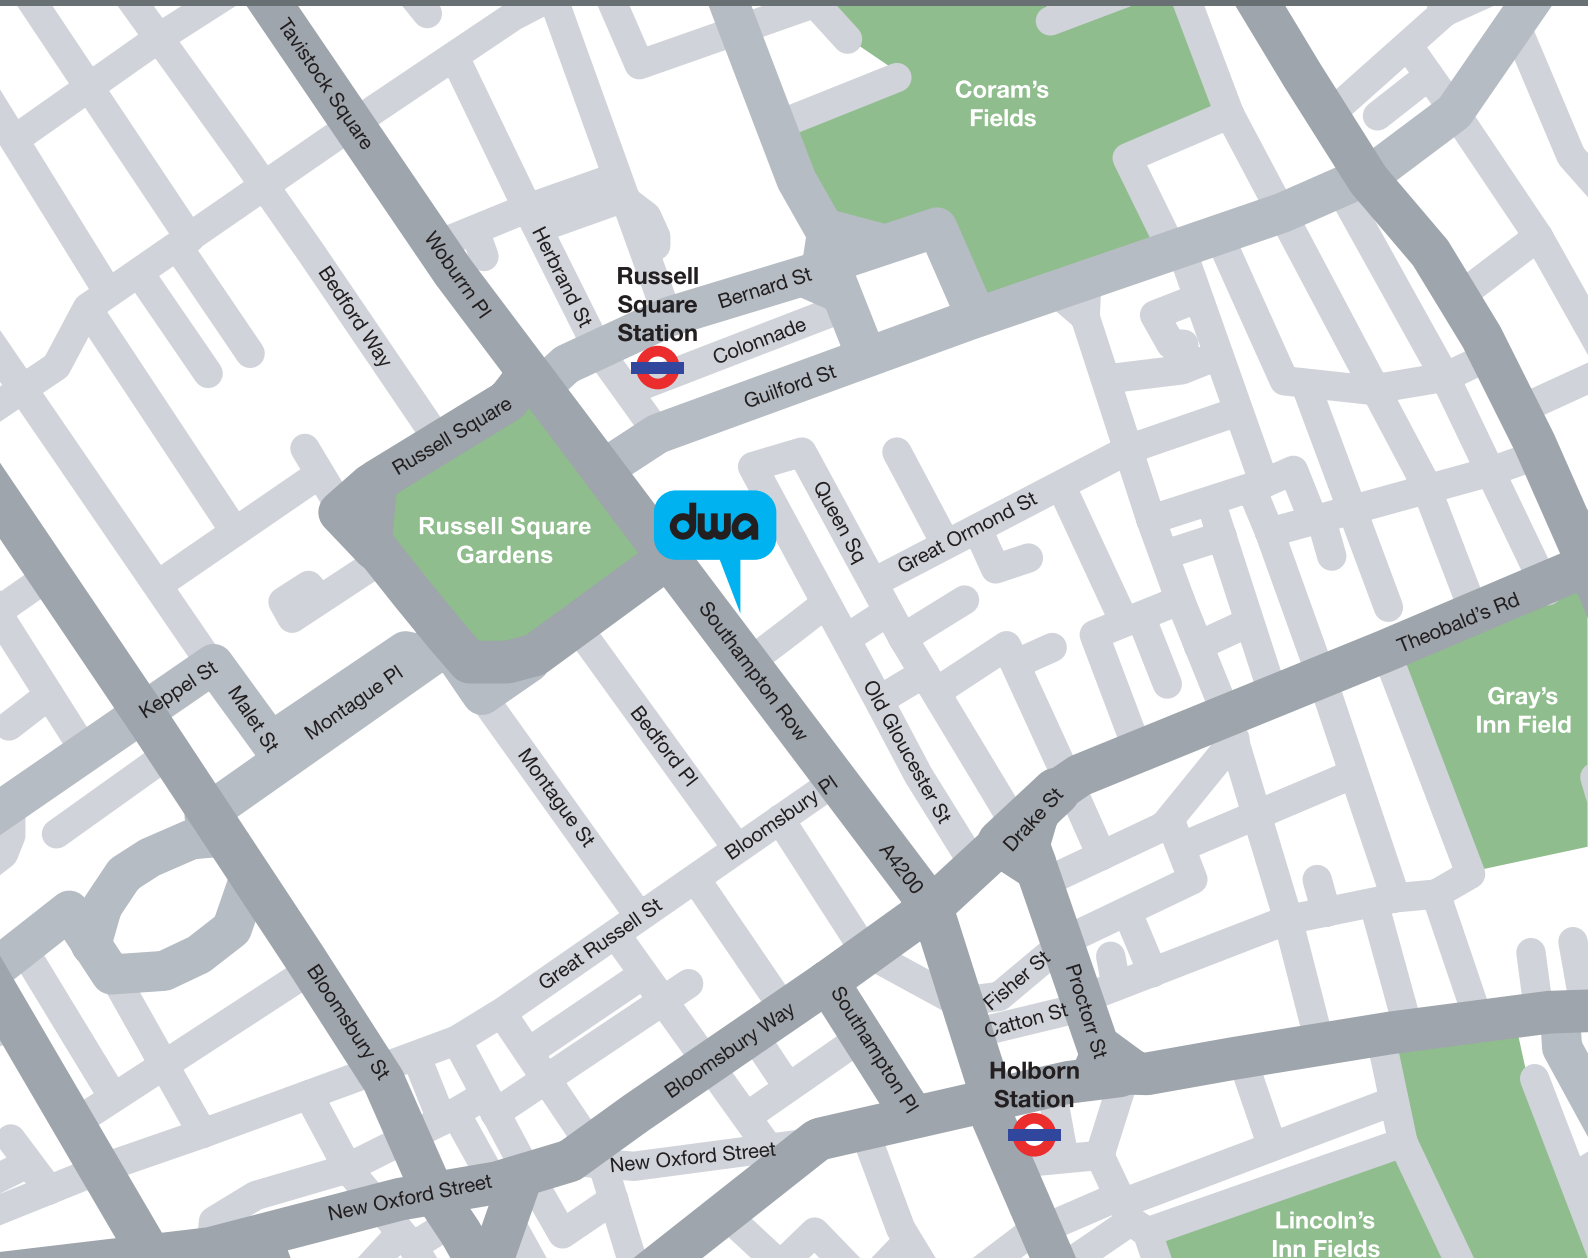

The nearest tube station to DWA is Russell Square on the Piccadilly Line.

Exit the tube station onto Bernard Street and turn left towards Russell Square Gardens / Southampton Row. At the junction turn left onto Southampton Row.

New Premier House is approximately 2 minutes walk, is a tall building on your left. DWA are located on the 6th Floor.